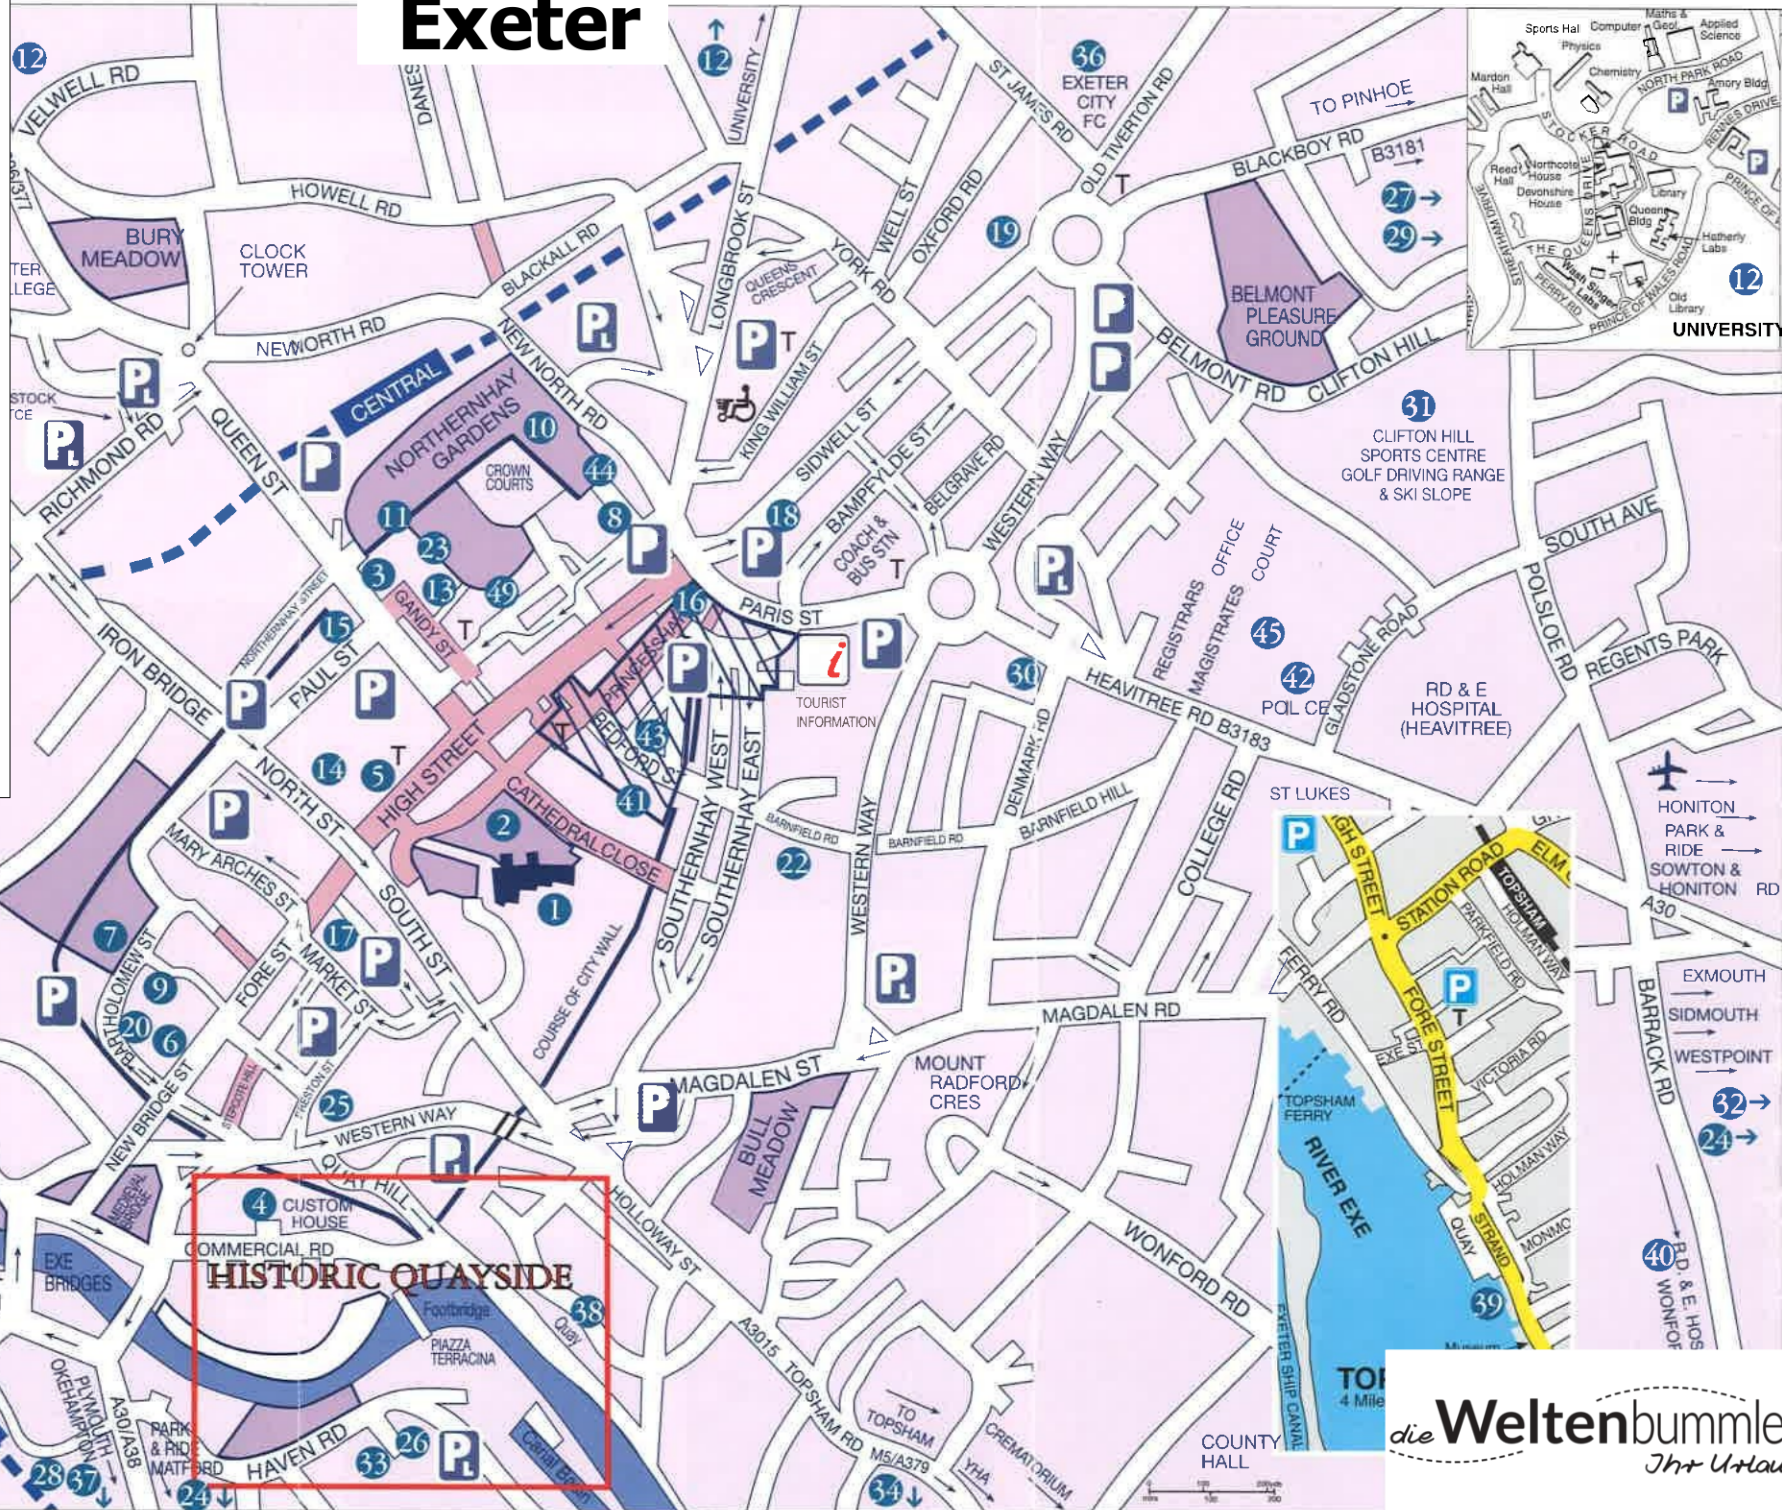

Exeter

- 1 Cathedral Church of St. Peter
- 3 Royal Albert Memorial Museum & Art Gallery
- 4 Custom House
- 5 Guildhall
- 6 Tuckers Hall
- 7 Catacomb
- 8 Underground Passages
- 9 St. Nicholas Priory
- 10 Northernhay Gardens
- 11 Rougemont Gardens
- 12 University of Exeter Gardens
- 13 Gandy Street
- 14/15 Shopping Centre
- 16 Exeter Farmer's Market
- 18 Sidwell Street Market
- 38 Quayside
- 39 Topsham

KEY

- PARKING
- PARKING LONG STAY
- TOILETS
- PEDESTRIAN AREA
- SHOPMOBILITY (01392) 494001
- NUMBERS SHOW LOCATIONS OF PLACES REFERRED TO IN THIS GUIDE
- AREA SUBJECT TO CHANGE