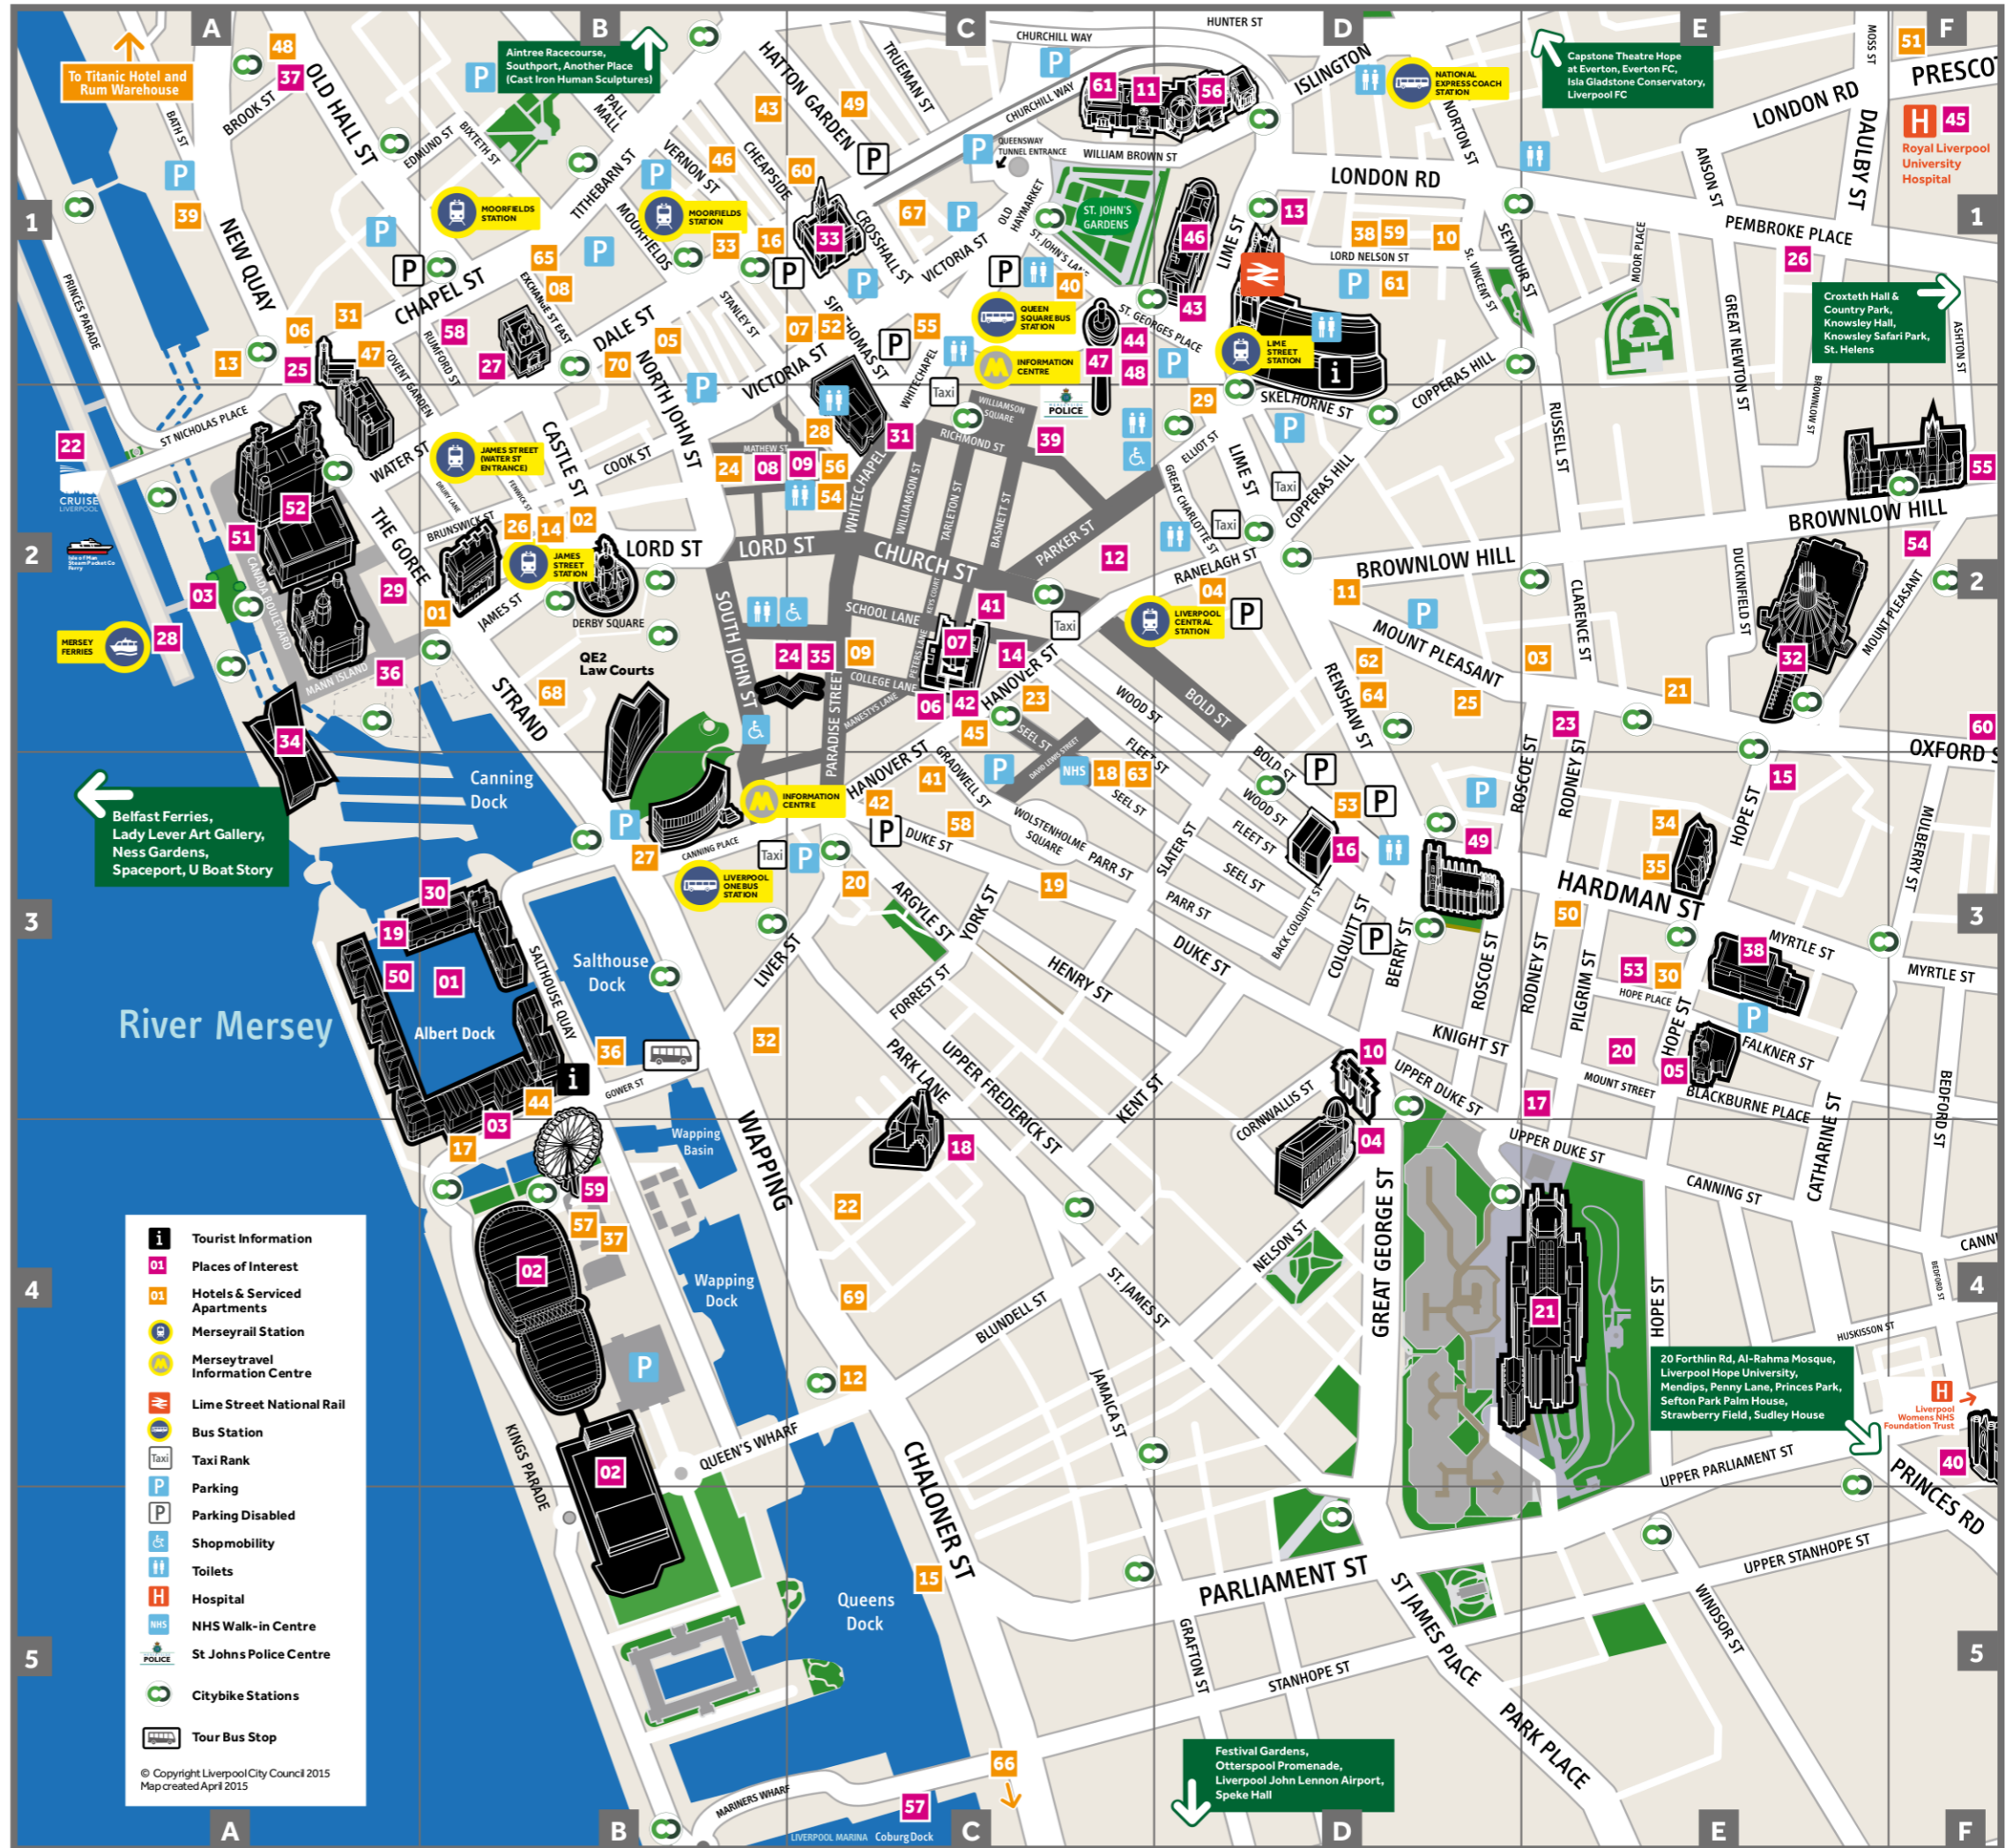

MAP REF:	MAP REF:
01 30 James Street	B2
02 62 Castle Street	B2
03 Aachen Hotel	E2
04 Adagio Apart Hotel	D2
05 Aloft Hotel	B1
06 Atlantic Tower	A1
07 Base Serviced Apartments	C1
08 Beatles Themed Apartment	B1
09 Bridge Street Liverpool ONE	C2
10 Bridpoint Apartments	D1
11 Britannia Adelphi	D2
12 Campanile	C4
13 Crowne Plaza	A1
14 Days Inn	B2
15 Dolby Hotel	C5
16 Doubletree by Hilton	B1
17 Holiday Inn Express - Albert Dock	B4
18 EPIC Apart Hotel - Seel Street	C3
19 EPIC Apart Hotel - Duke Street	C3
20 EPIC Apart Hotel - Campbell Street	C3
21 Feathers Hotel	E2
22 Hampton by Hilton	C4
23 Hanover Hotel	C2
24 Hard Days Night Hotel	B2
25 Hatters Hostel	D2
26 Heywood House Hotel	B2
27 Hilton Liverpool	B3
28 HOAX Hostel	C2
29 Holiday Inn, City Centre	D2
30 Hope Street Hotel	E3
31 Hotel Indigo	A1
32 Ibis	B3
33 Ibis Styles - Dale Street	B1
34 International Inn / Cocoon	E3
35 International Inn Serviced Apartments	E3
36 Joker Boat and Yellow Submarine	B3
37 Jurys Inn	B4
38 Lord Nelson Hotel	D1
39 Malmaison	A1
40 Marriott, City Centre	C1
41 Novotel	C3
42 Posh Pads Casartelli	C3
43 Premier Apartments	B1
44 Premier Inn, Albert Dock	B3
45 Premier Inn, Hanover Street	C2
46 Premier Inn, Vernon Street	B1
47 Racquet Club	A1
48 Radisson Blu	A1
49 Richmond Hotel	C1
50 Roscoe House	E3
51 Royal Chambers	D1
52 Sir Thomas Hotel	C1
53 Signature Living, Bold Street	D3
54 Signature Living, Mathew Street	C2
55 Signature Living, Victoria Street	C1
56 Signature Living, Whitechapel	C2
57 Staybridge Suites	B4
58 Staycity Serviced Apartments	C3
59 Trafalgar Warehouse Apartments	D1
60 The Bridewell	C1
61 The Liner	D1
62 The Liverpool Inn, Mount Pleasant	D2
63 The Nadler	C3
64 The Printwork Hotel	D2
Titanic Hotel (not on map)	A1
65 Travelodge, Exchange St East	B1
66 Travelodge, Liverpool Docks	C5
67 Travelodge, Old Haymarket	C1
68 Travelodge, The Strand	B2
69 YHA	C4
70 ZHotel	B1

Legend:

- Tourist Information
- Places of Interest
- Hotels & Serviced Apartments
- Merseyrail Station
- Merseytravel Information Centre
- Lime Street National Rail
- Bus Station
- Taxi Rank
- Parking
- Parking Disabled
- Shopmobility
- Toilets
- Hospital
- NHS Walk-in Centre
- St Johns Police Centre
- Citybike Stations
- Tour Bus Stop