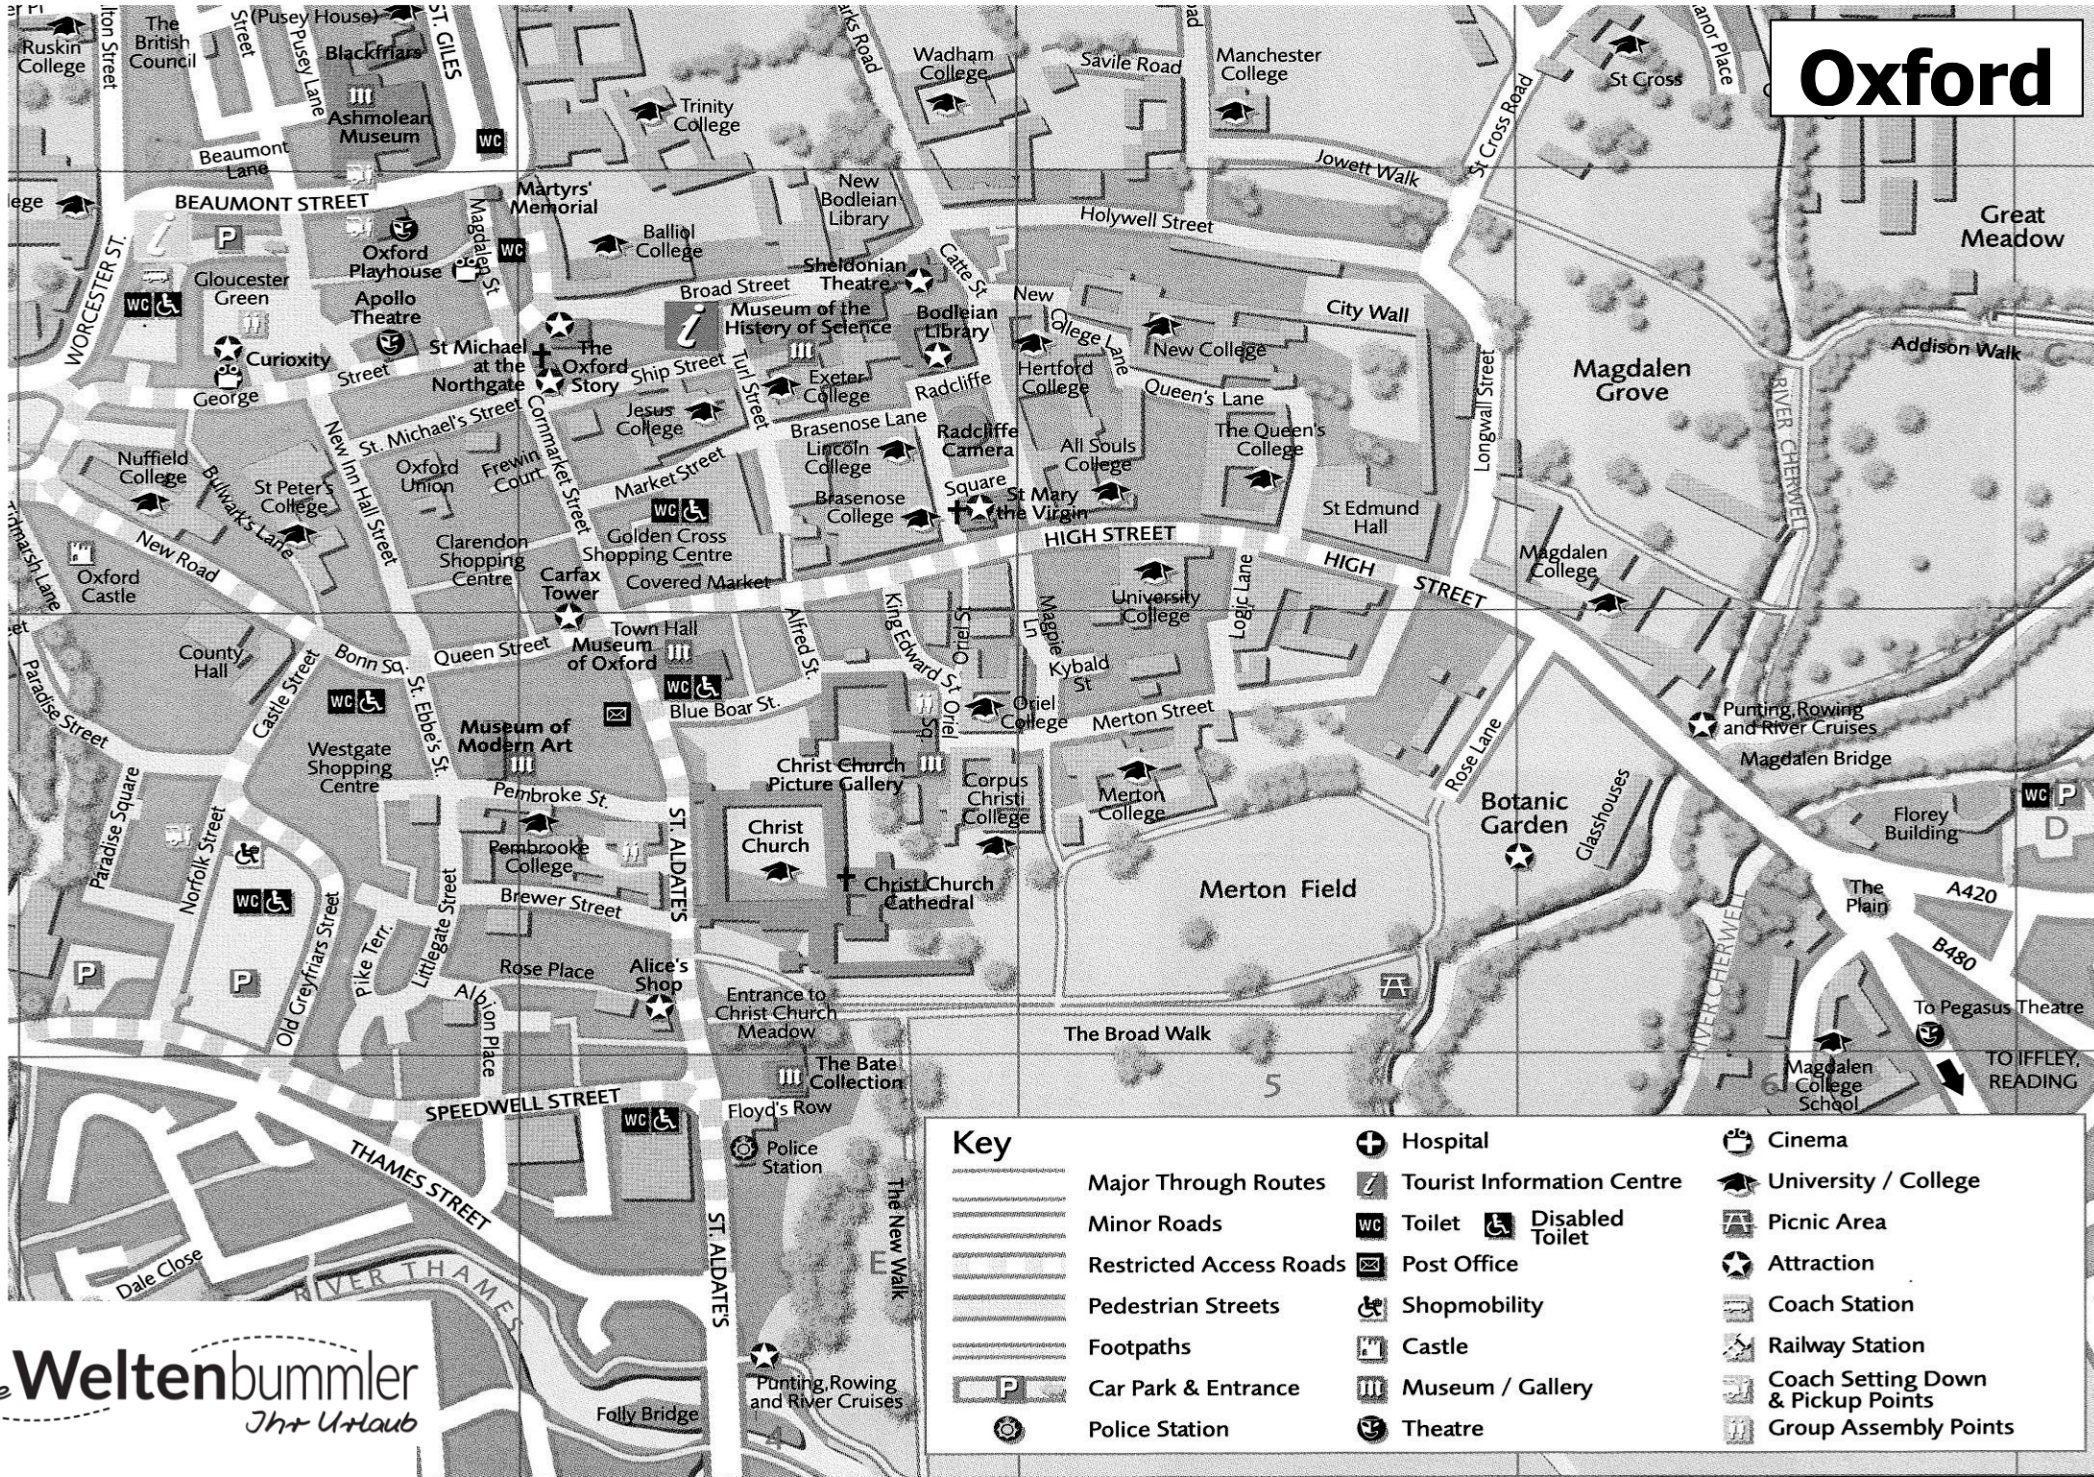

# Oxford

Key		
	Major Through Routes	
	Minor Roads	
	Restricted Access Roads	
	Pedestrian Streets	
	Footpaths	
	Car Park & Entrance	
	Police Station	